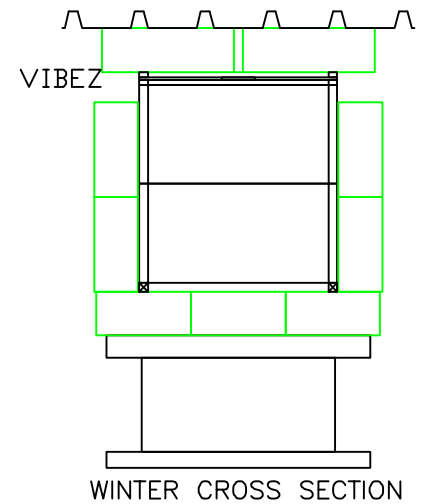

THE ZEST PROOF OF CONCEPT WOOD HYBRID BY DAVE DURRANT INCORPORATING THE VENTILATED INTERMEDIATE BEE ENTRY ZONE (VIBEZ) BY ROY PINK

INVERTED (SEALED) COVER BOARD

4# Ventilation and bee entries on one side only

EXCLUDER

VIBEZ SUMMER PLAN

4#395X20X10 wood battens glued and screwed to underside of Waldron excluder to form staggered entrances
4# entrance blocks.

4# Ventilation and bee entries on one side only. Battens both sides

COVER BOARD

VIBEZ WINTER PLAN

This half way house hive is to allow those of a nervous disposition to convert their existing B.S. National bee hives to the ZEST principles to test them before full commitment to the ZEST design. The ZEST plastic frames can be deployed in double brood boxes, a deep brood box and a shallow or in 3 shallow boxes.