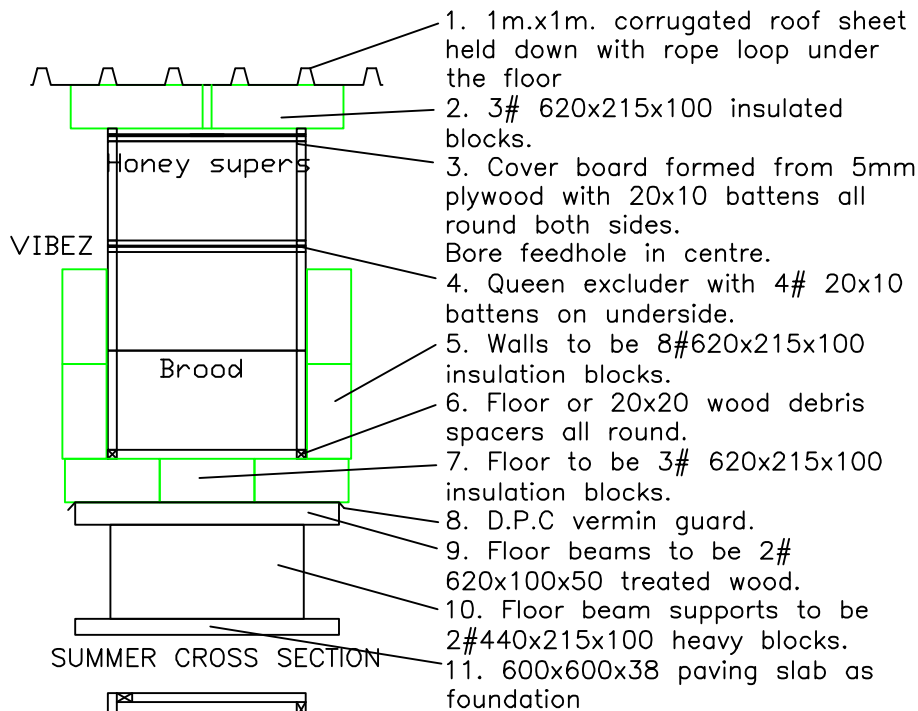

THE ZEST PROOF OF CONCEPT WOOD HYBRID BY DAVE DURRANT INCORPORATING THE VENTILATED INTERMEDIATE BEE ENTRY ZONE (VIBEZ) BY ROY PINK

INVERTED (SEALED) COVER BOARD

4# Ventilation and bee entries on one side only

EXCLUDER

VIBEZ SUMMER PLAN

4#395X20X10 wood battens glued and screwed to underside of Waldron excluder to form staggered entrances
4# entrance blocks.

4# Ventilation and bee entries on one side only. Battens both sides

COVER BOARD

VIBEZ WINTER PLAN

This half way house hive is to allow those of a nervous disposition to convert their existing B.S. National bee hives to the ZEST principles to test them before full commitment to the ZEST design. The ZEST plastic frames can be deployed in double brood boxes, a deep brood box and a shallow or in 3 shallow boxes.